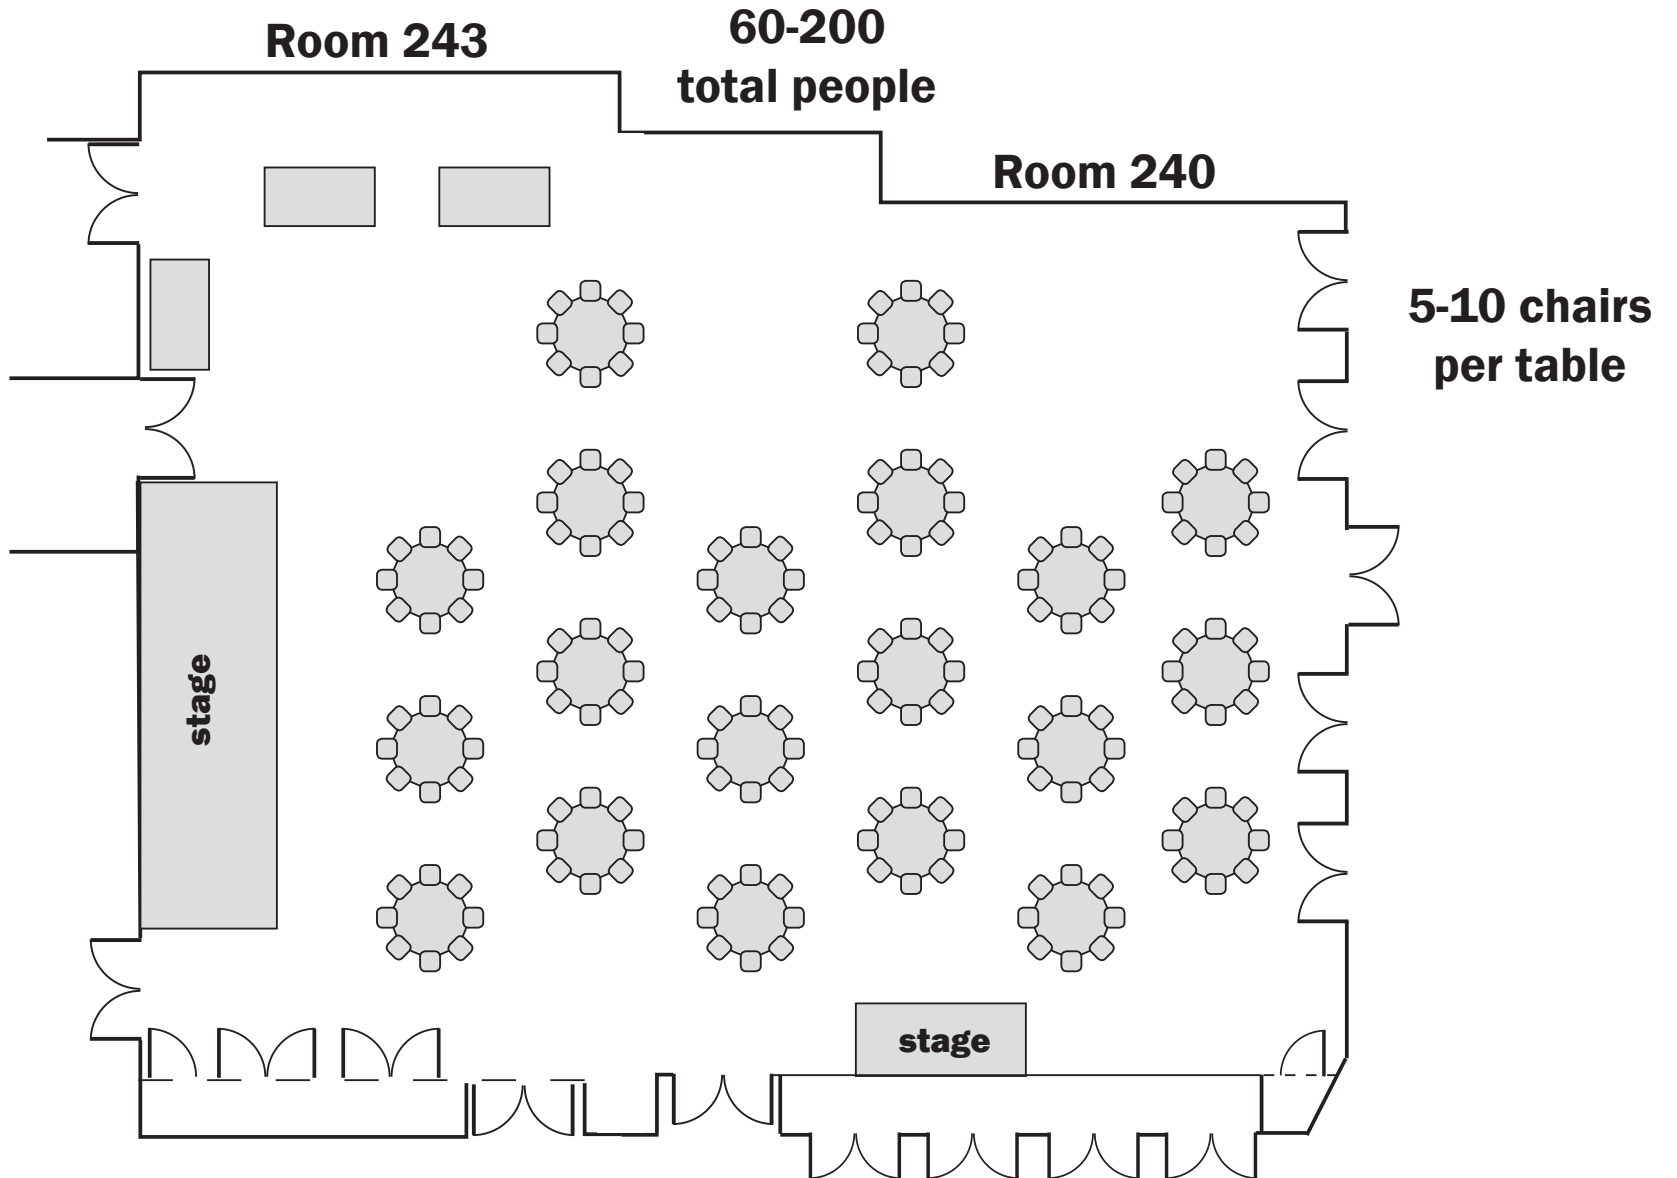

Spencer Road Branch – Community Commons

Room 240-243 Combined - A setup (\$95⁰⁰)

Spencer Road Branch – Community Commons

Room 240-243 Combined - B setup (\$95⁰⁰)

Spencer Road Branch – Community Commons

**Room 240-243 Combined - Option C Custom configuration
(price upon request)**