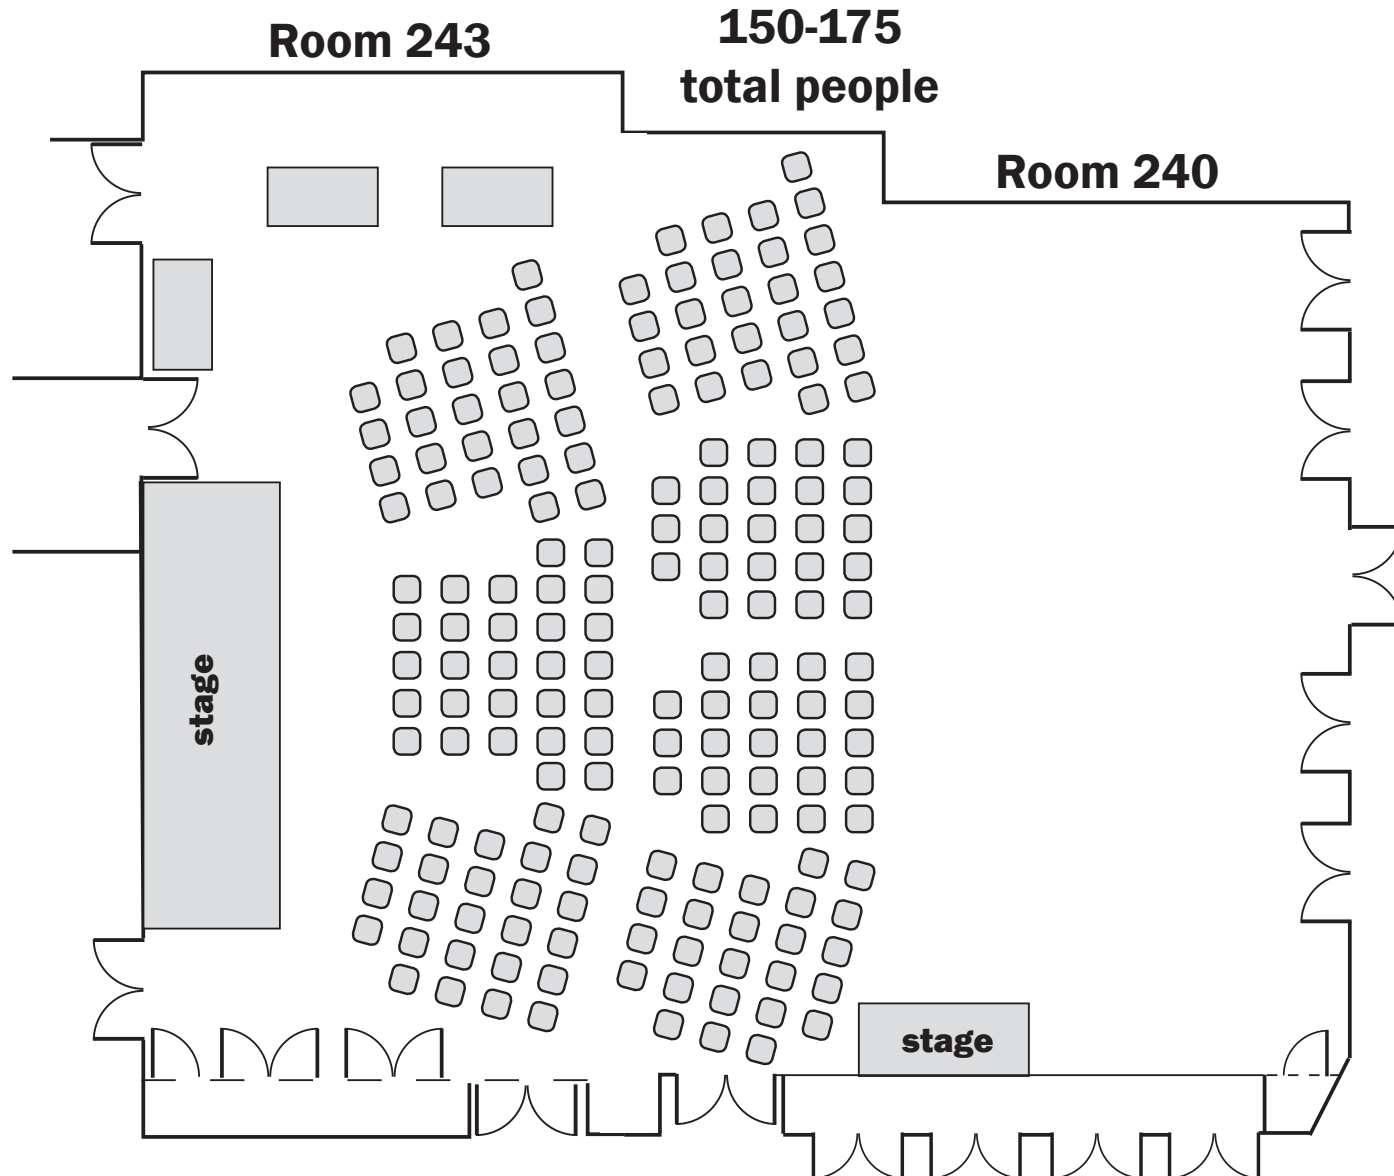

Spencer Road Branch – Community Commons

Room 240-243 Combined - A setup (\$95⁰⁰)

Spencer Road Branch – Community Commons

Room 240-243 Combined - B setup (\$95⁰⁰)

Spencer Road Branch – Community Commons

**Room 240-243 Combined - Option C Custom configuration
(price upon request)**