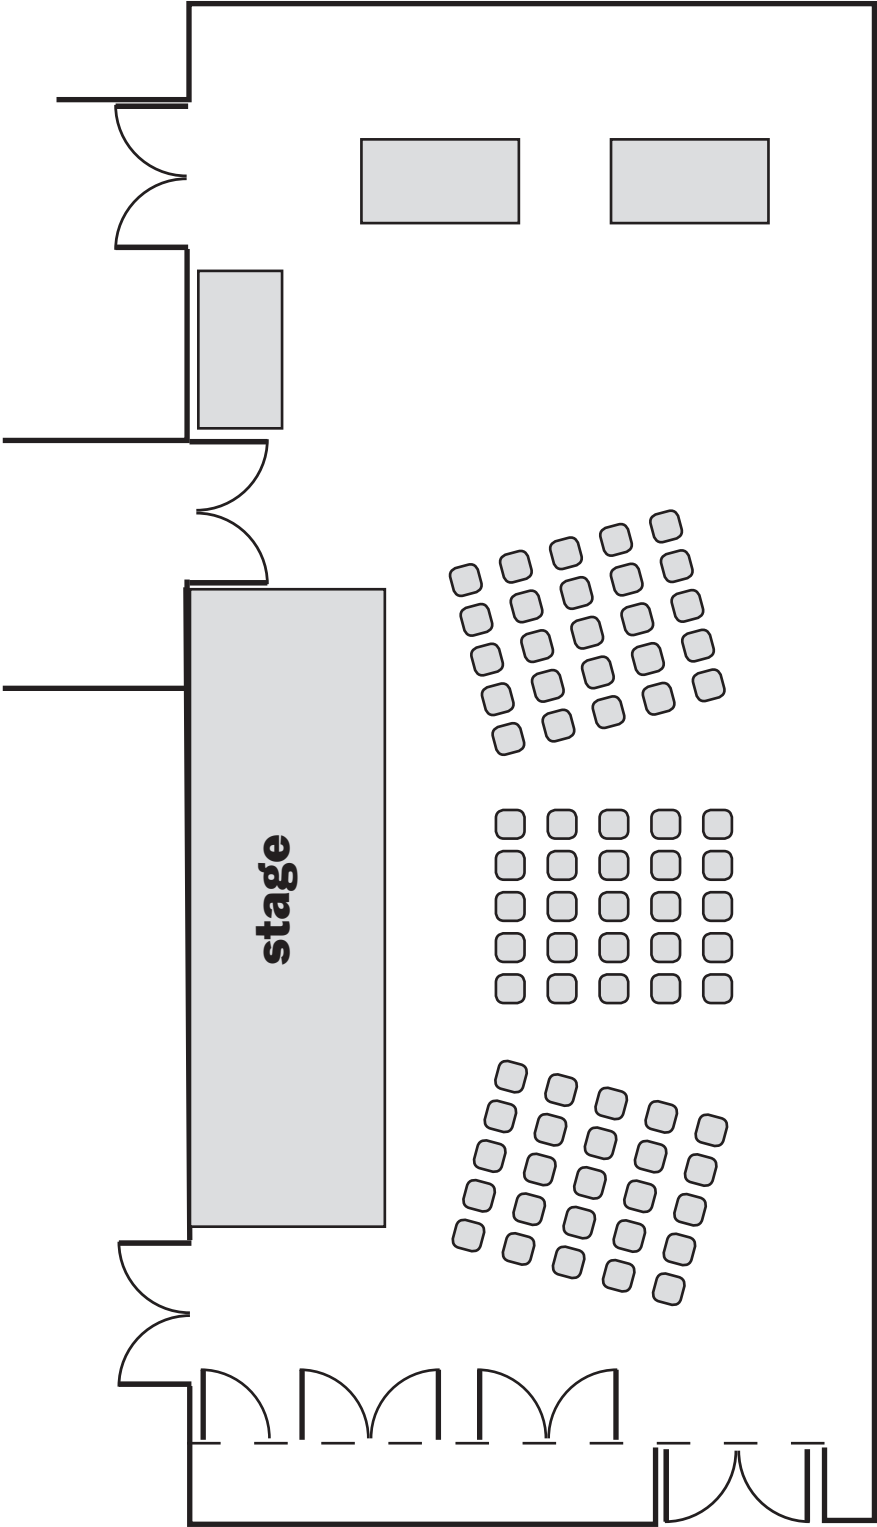

ST. CHARLES CITY-COUNTY LIBRARY DISTRICT

**Spencer Road Branch – Community Commons**

**Room 243 - A setup (no charge)**

**8 - 10 chairs  
per table**

**64 - 80  
total people**

ST. CHARLES CITY-COUNTY LIBRARY DISTRICT

**Spencer Road Branch – Community Commons**

**Room 243 - B setup (\$60<sup>00</sup>)**

**5 - 8 chairs  
per row**  
**75 - 120+ people  
(no tables)**

ST. CHARLES CITY-COUNTY LIBRARY DISTRICT

**Spencer Road Branch – Community Commons**

**Room 243 - C setup (\$60<sup>00</sup>)**

**8 - 10 chairs  
per row**

**25 - 50 people  
in chairs  
(no tables)**