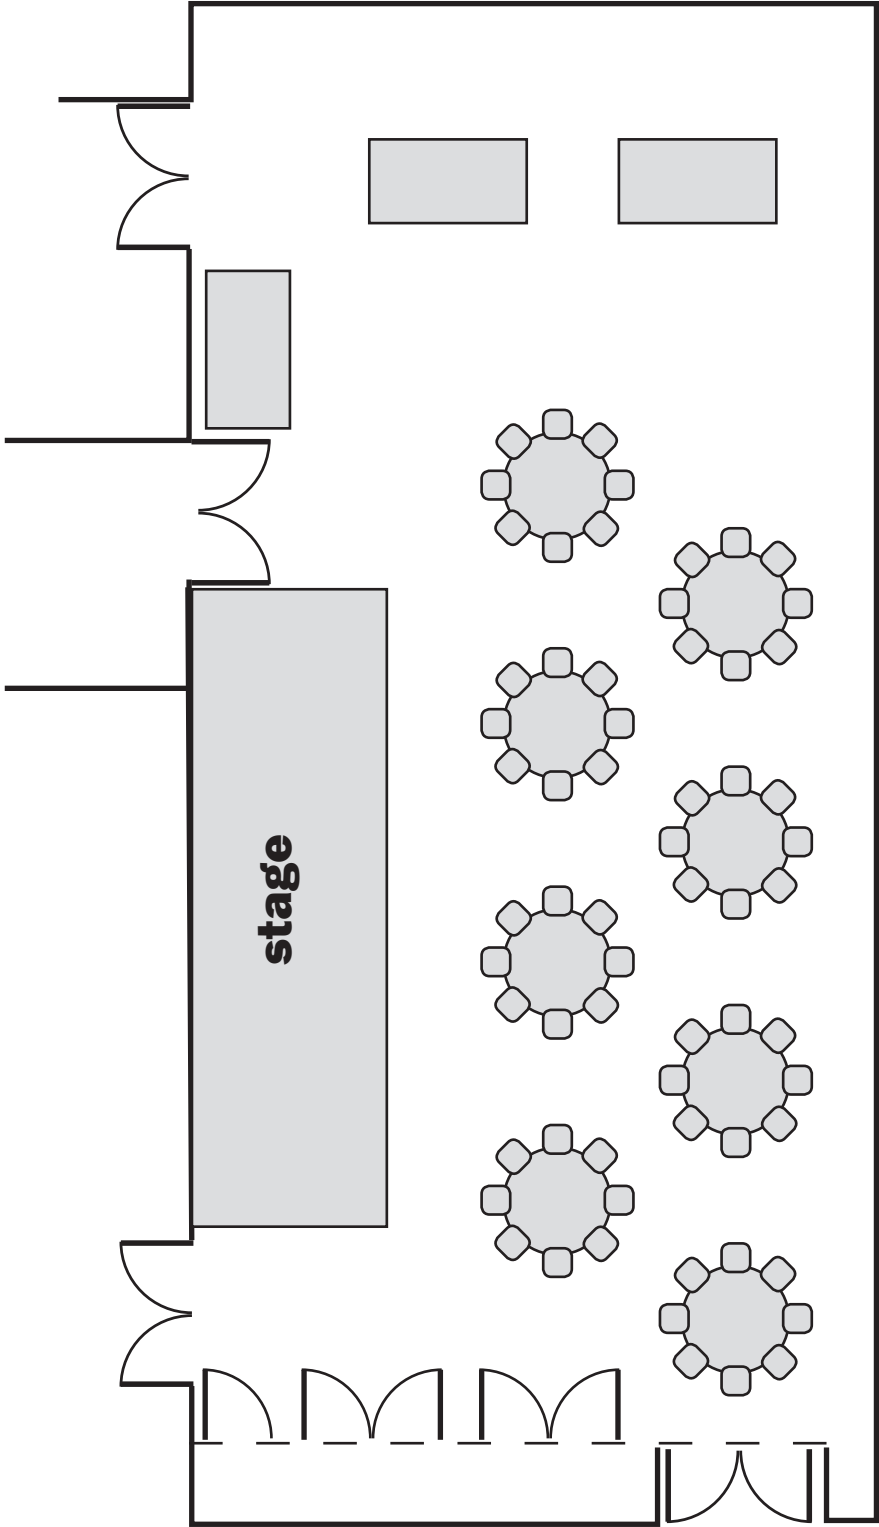

ST. CHARLES CITY-COUNTY LIBRARY DISTRICT

**Spencer Road Branch – Community Commons**

**Room 243 - A setup (no charge)**

**8 - 10 chairs  
per table**

**64 - 80  
total people**

ST. CHARLES CITY-COUNTY LIBRARY DISTRICT

**Spencer Road Branch – Community Commons**

**Room 243 - B setup (\$60<sup>00</sup>)**

**5 - 8 chairs  
per row**  
**75 - 120+ people  
(no tables)**

ST. CHARLES CITY-COUNTY LIBRARY DISTRICT

**Spencer Road Branch – Community Commons**

**Room 243 - C setup (\$60<sup>00</sup>)**

**8 - 10 chairs  
per row**

**25 - 50 people  
in chairs  
(no tables)**