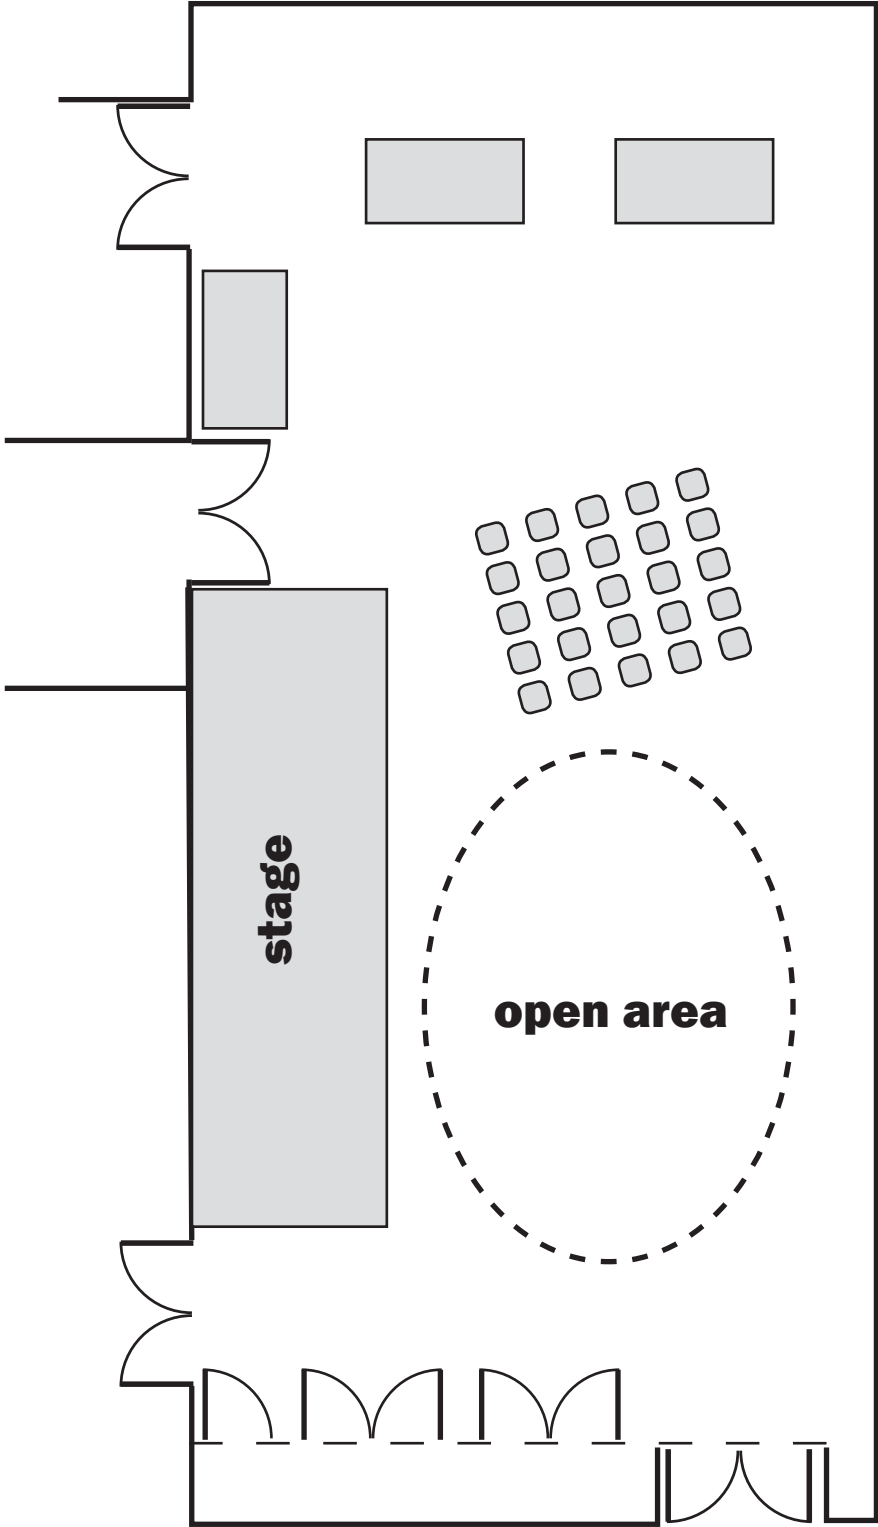

ST. CHARLES CITY-COUNTY LIBRARY DISTRICT

**Spencer Road Branch – Community Commons**

**Room 243 - A setup (no charge)**

**8 - 10 chairs  
per table**

**64 - 80  
total people**

ST. CHARLES CITY-COUNTY LIBRARY DISTRICT

**Spencer Road Branch – Community Commons**

**Room 243 - B setup (\$60<sup>00</sup>)**

**5 - 8 chairs  
per row**  
**75 - 120+ people  
(no tables)**

ST. CHARLES CITY-COUNTY LIBRARY DISTRICT

**Spencer Road Branch – Community Commons**

**Room 243 - C setup (\$60<sup>00</sup>)**

**8 - 10 chairs  
per row**

**25 - 50 people  
in chairs  
(no tables)**